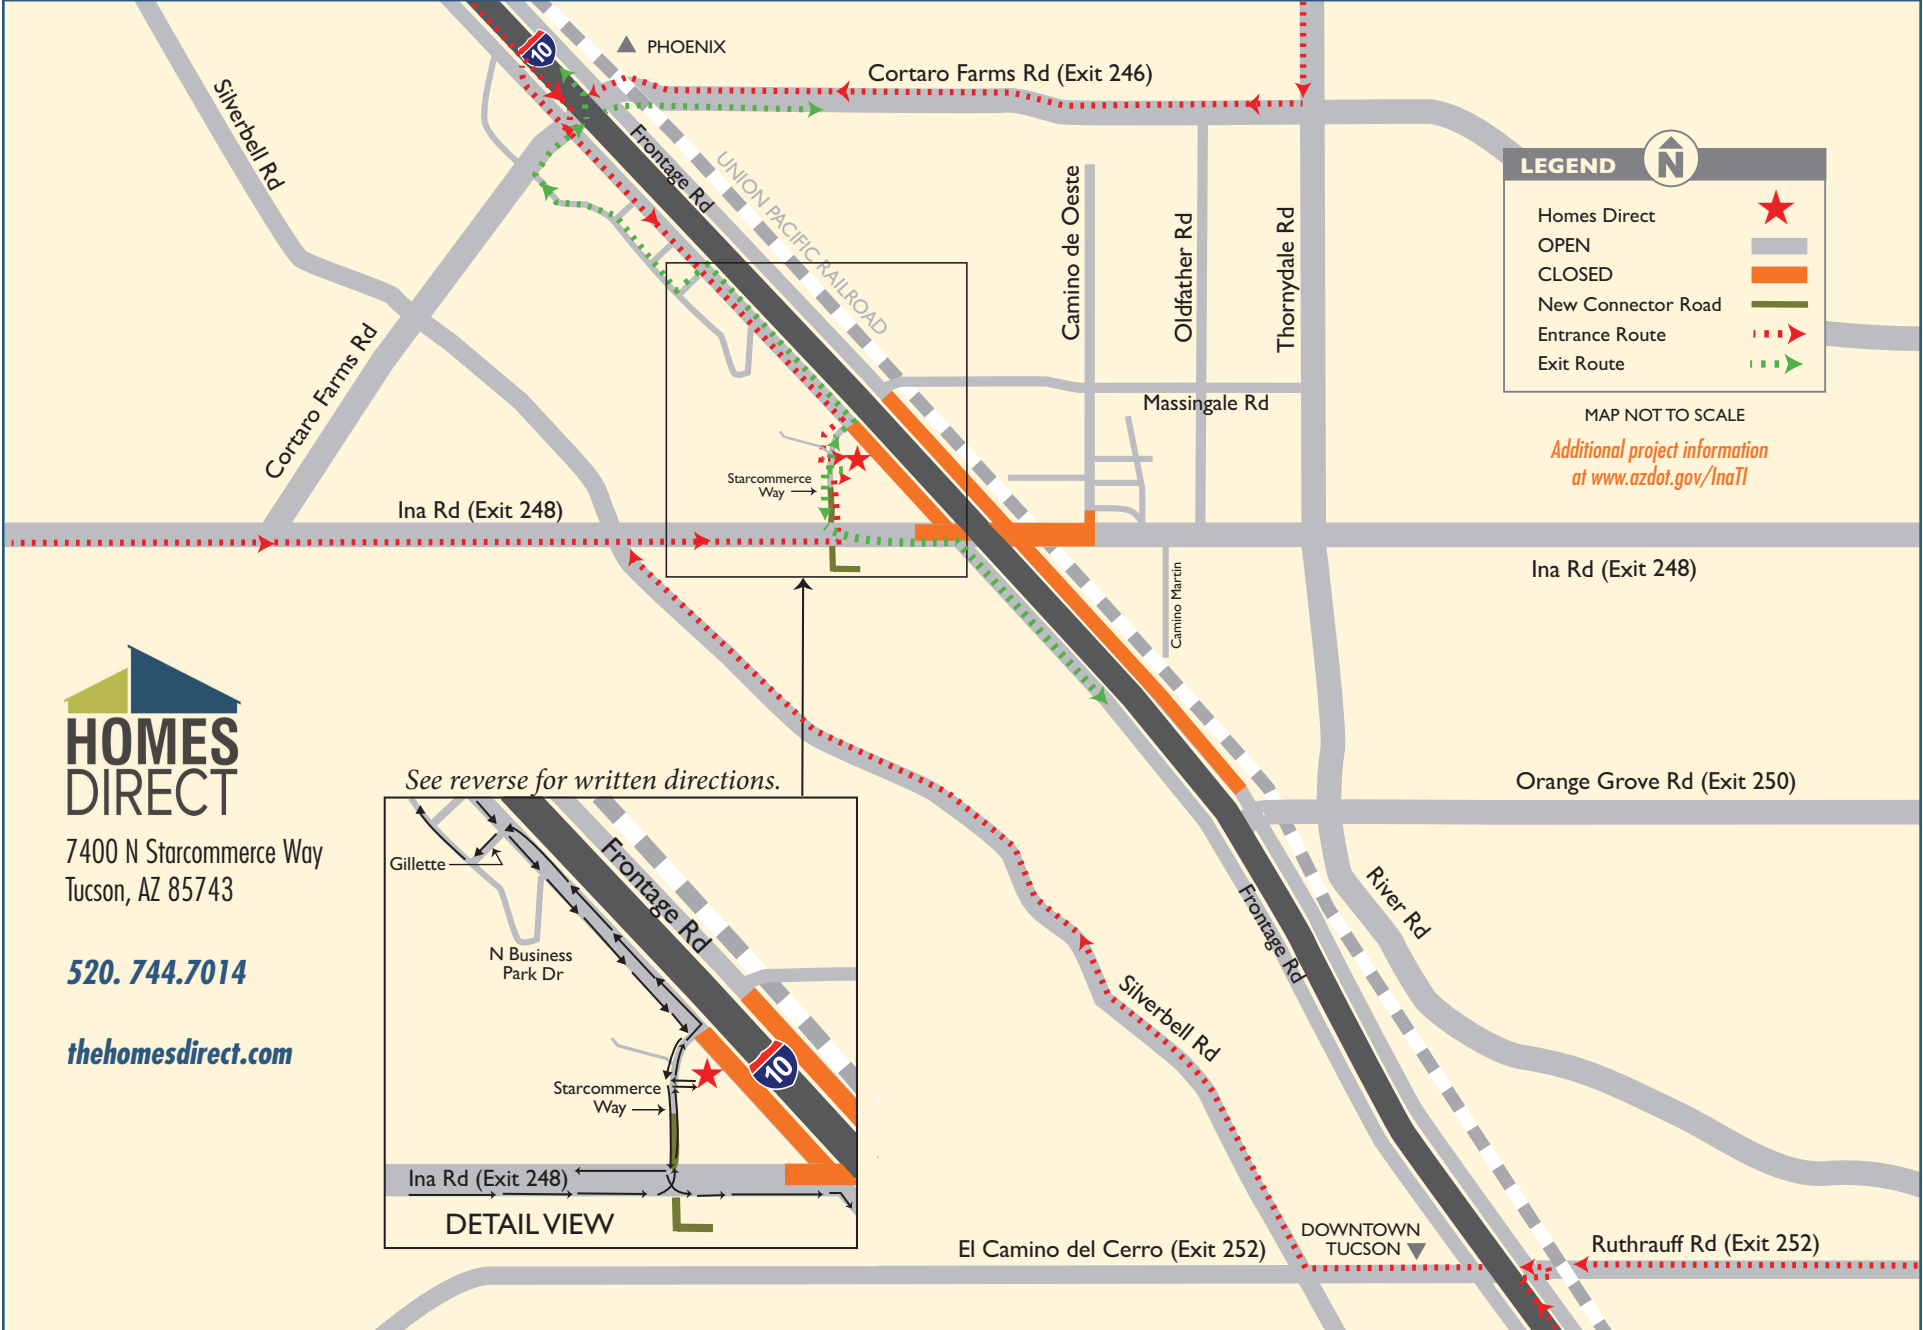

ALTERNATE ACCESS ROUTES & DIRECTIONS TO HOMES DIRECT DURING 2017 I-10/INA INTERSECTION CLOSURE

7400 N Starcommerce Way
 Tucson, AZ 85743

520.744.7014

thehomesdirect.com

Navigating Your Way to Homes Direct

- ◆ **From eastbound I-10:** Take Exit 246 (*Cortaro Farms Road*) and proceed onto Frontage Road to Starcommerce Way. Turn right on Starcommerce to entrance on left.
- ◆ **From westbound I-10:** Take Exit 252 (*Ruthrauff Road*) and turn left under Interstate to Silverbell Road. Turn right on Silverbell and proceed to Ina Road. Turn right on Ina Road and left on Starcommerce Way to entrance on right.
- ◆ **From the east:** Go west on Ruthrauff Road under Interstate. Turn right on Silverbell Road and proceed to Ina Road. Turn right on Ina Road and left on Starcommerce Way to entrance on right.
- ◆ **From the west:** Go east on W Ina Road and turn left onto Starcommerce Way to entrance on right.
- ◆ **From the north:** Go south on Thornydale Road, then west on Cortaro Farms Road under Interstate and turn left onto Frontage Road to Starcommerce Way. Turn right on Starcommerce to entrance on left.

Navigating Your Way from Homes Direct

- ◆ **To Tucson or eastbound I-10:** Turn left on Starcommerce Way. Turn left onto Ina Road and right on Frontage Road to I-10 at Orange Grove Road.
- ◆ **To Oro Valley or westbound I-10:** Go right on Starcommerce Way and left on Frontage Road. Turn left onto Gillette Road, then right onto N Business Park Drive and right on Cortaro Farms Road to I-10 or continue on Cortaro Farms.

Note: Due to the nature of construction projects, changing circumstances may render this map inaccurate at any given time.